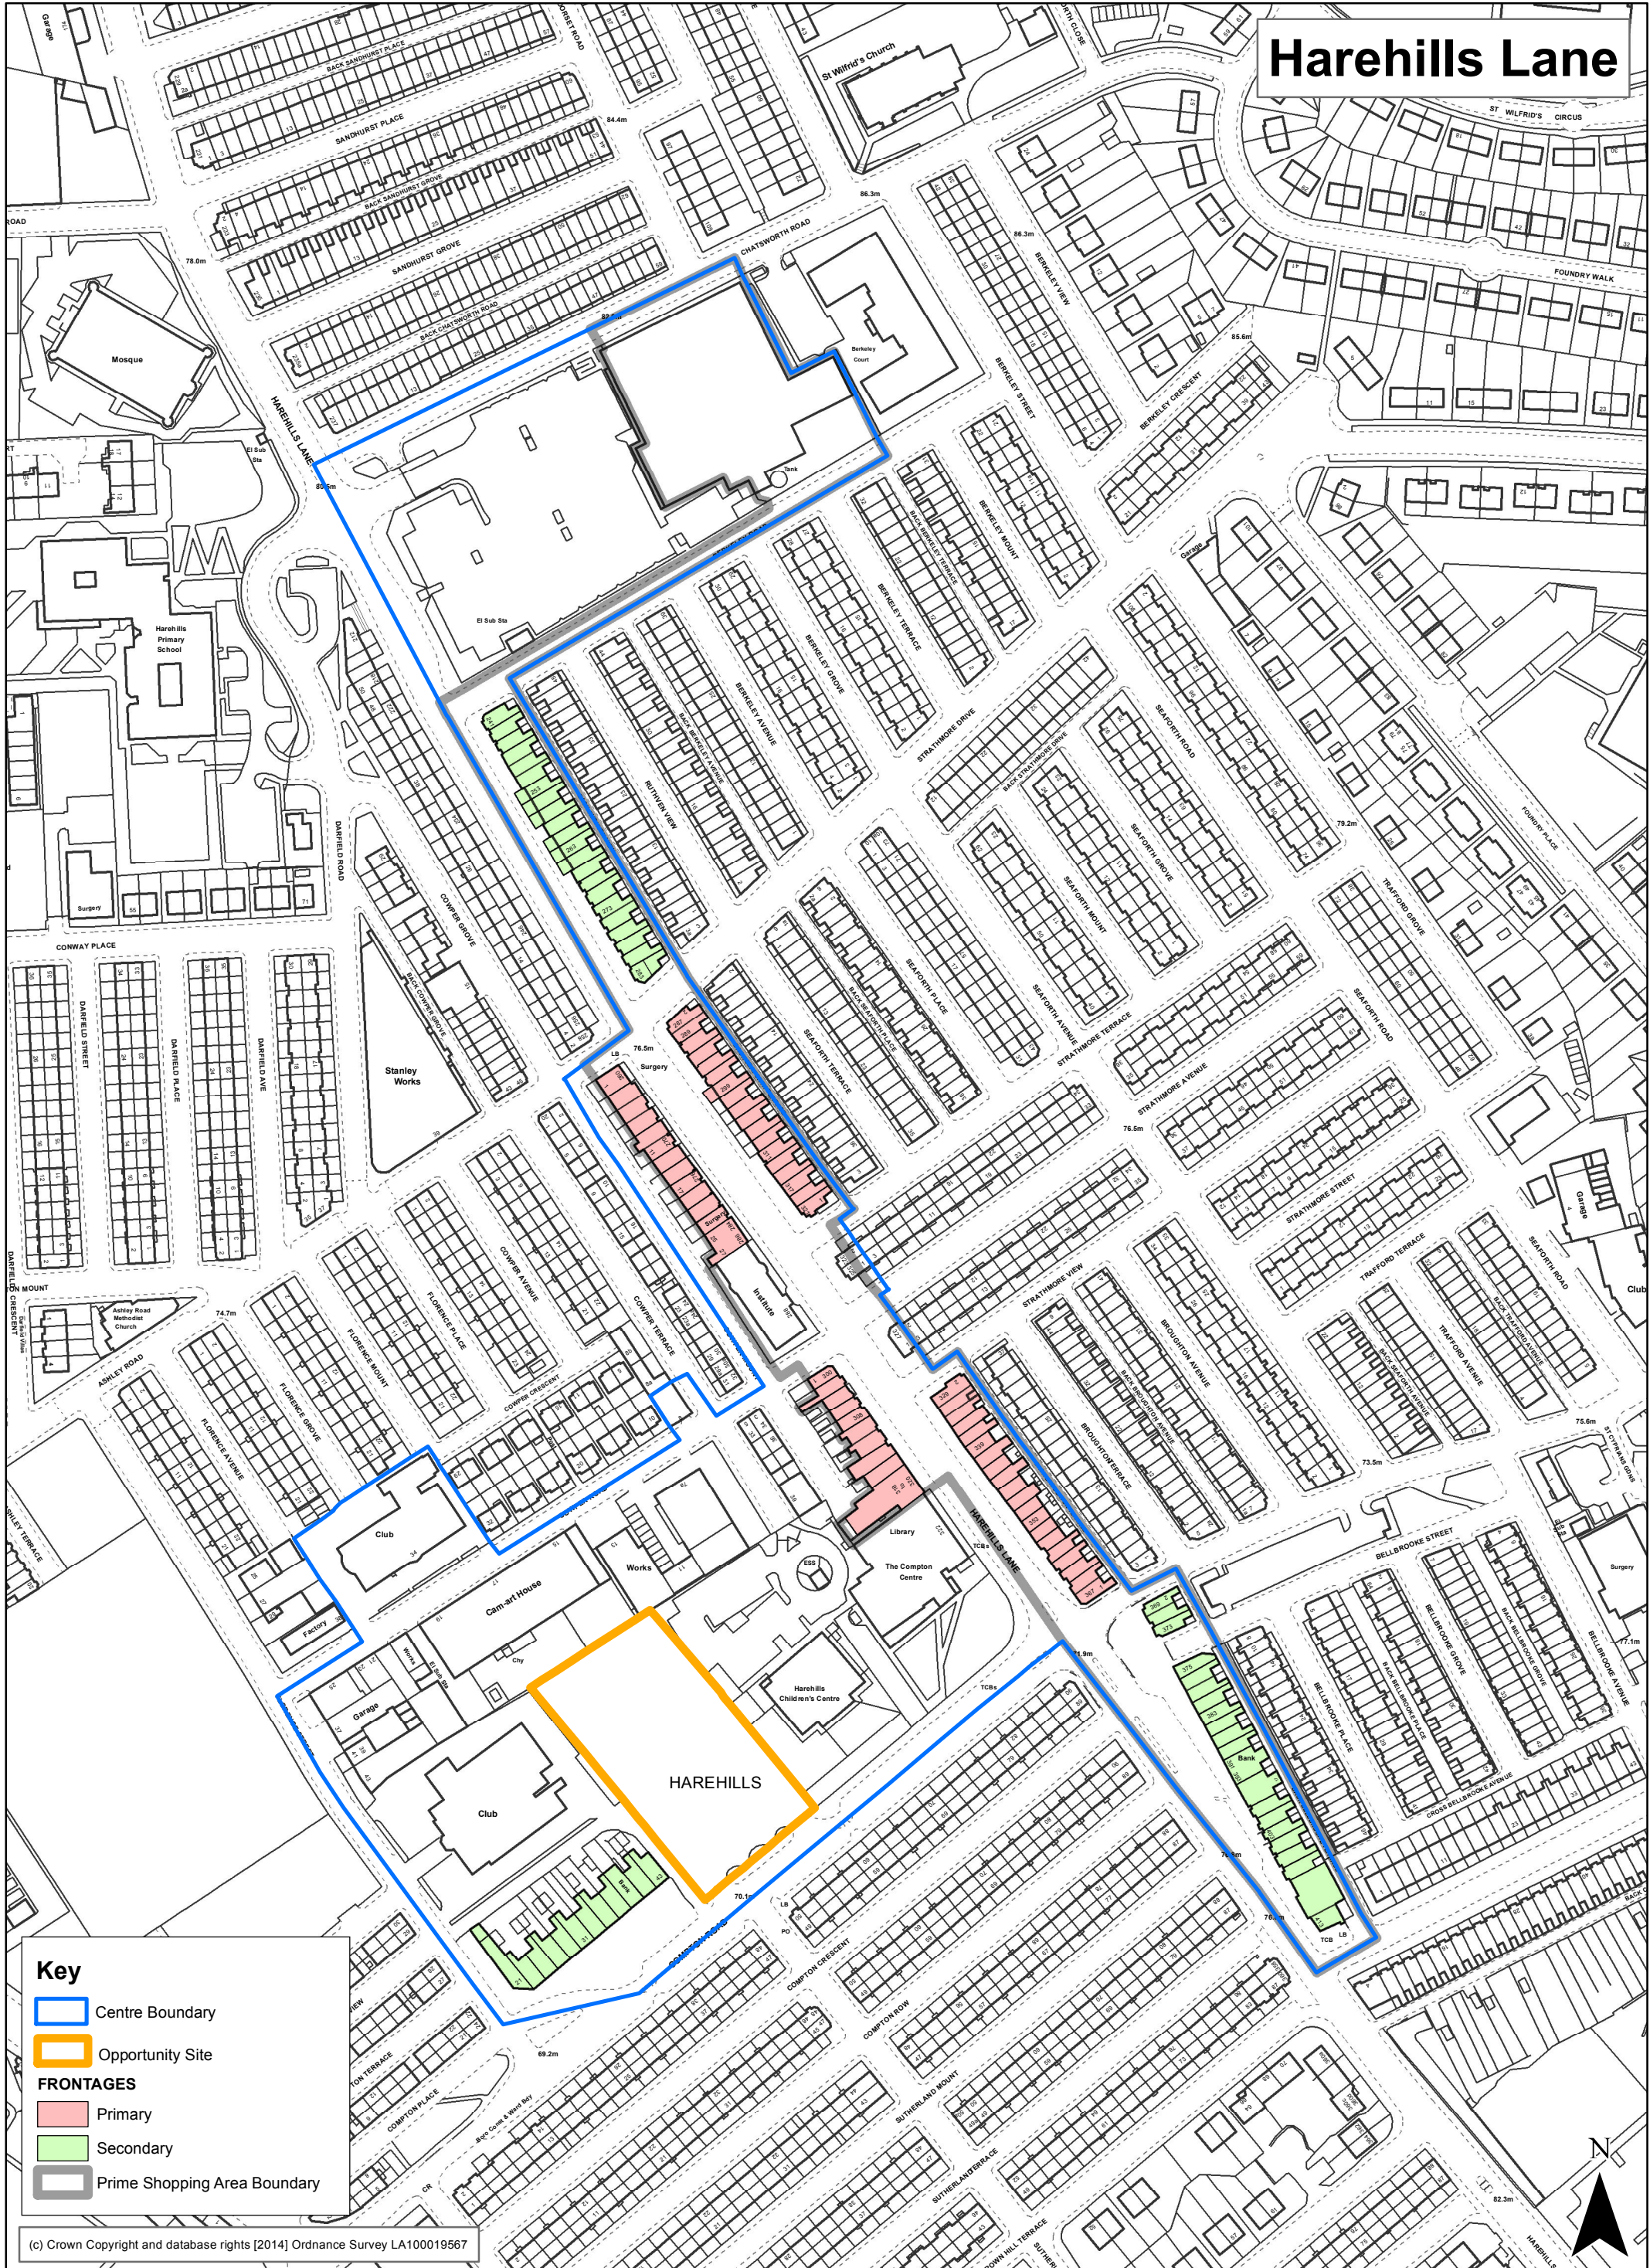

Harehills Lane

Key

- Centre Boundary
- Opportunity Site

FRONTAGES

- Primary
- Secondary
- Prime Shopping Area Boundary

(c) Crown Copyright and database rights [2014] Ordnance Survey LA100019567